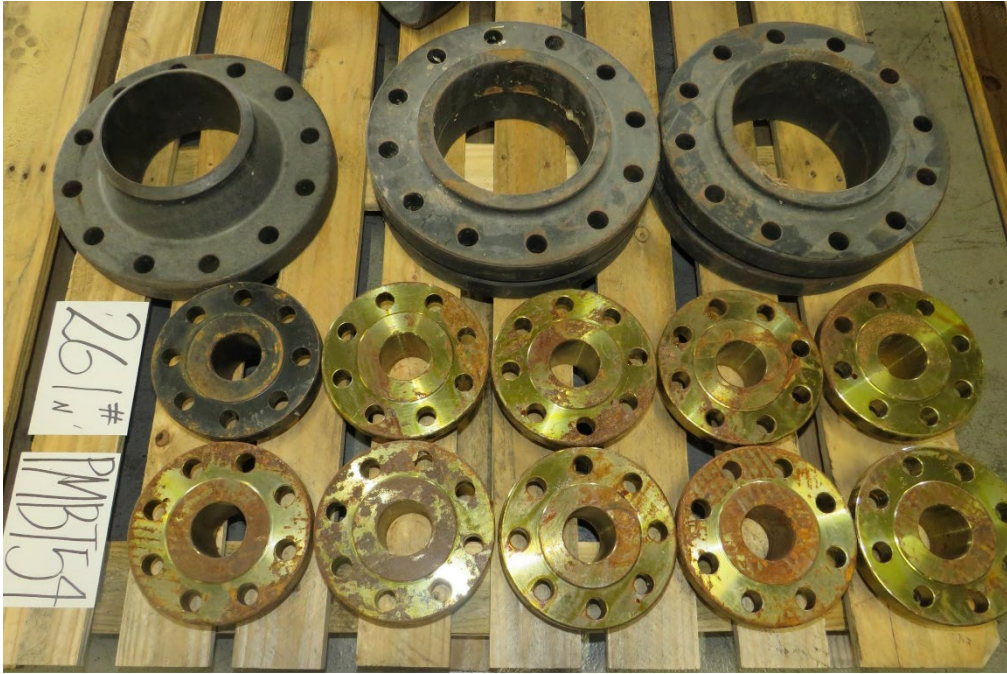

SLE 24-045 Pipeline Valve & Equipment Sale

SLE 24-045 Pipeline Valve & Equipment Sale

SLE 24-045 Pipeline Valve & Equipment Sale

SLE 24-045 Pipeline Valve & Equipment Sale

SLE 24-045 Pipeline Valve & Equipment Sale